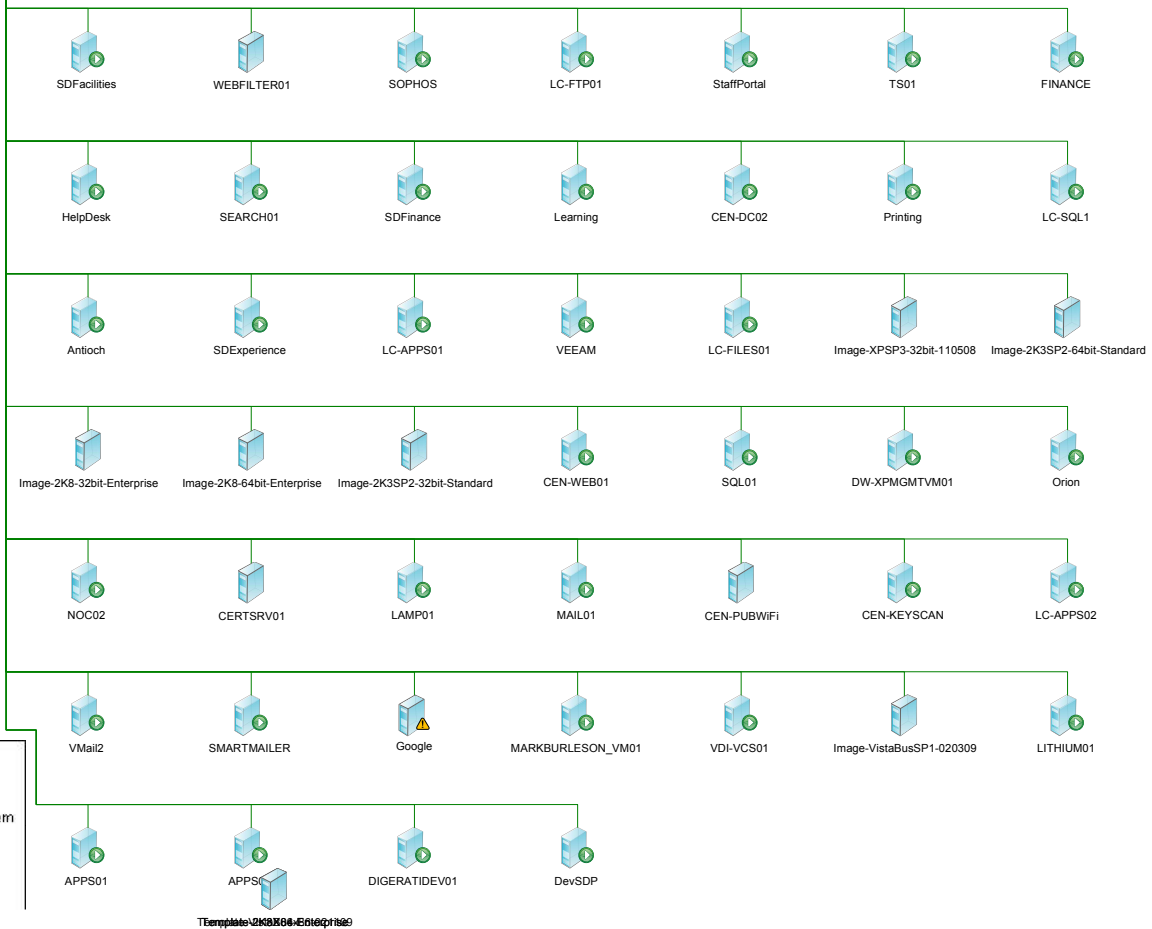

Report: Configuration

Collected from DRS & HA Cluster on 3/24/2009 11:49:56 AM

DRS & HA Cluster

Resources

Legend

- Running
- Disconnected
- VMotion problem
- Powered off
- Inaccessible

Image-2K8-64bit-Enterprise