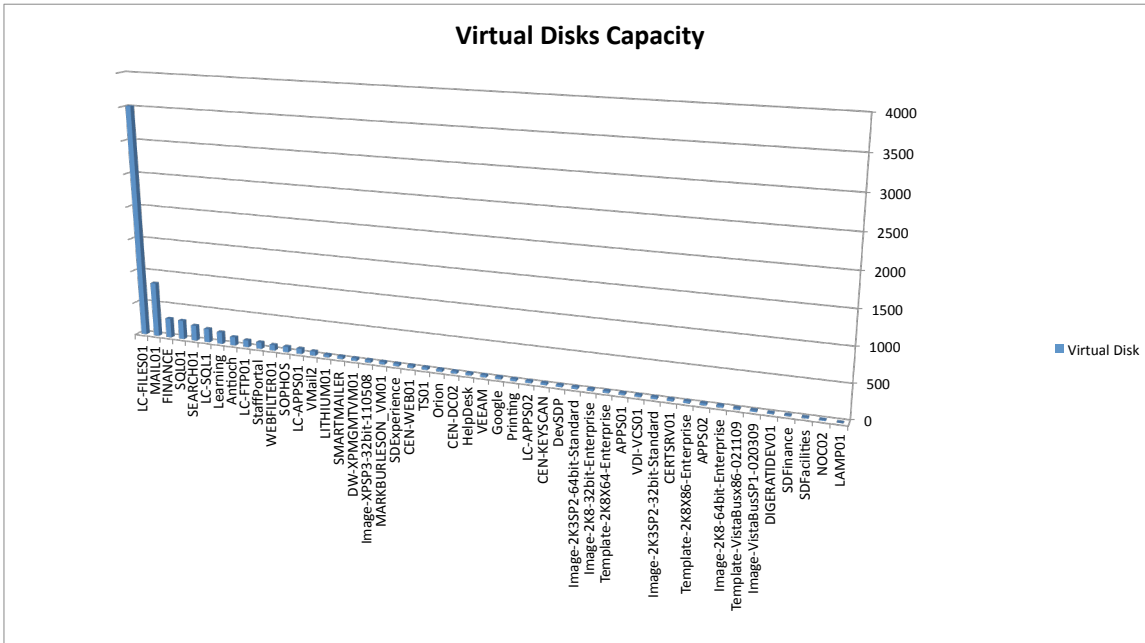

Report

Collected from DRS & HA Cluster on 3/24/2009 11:49:56 AM

Veeam Reporter -- Storage Capacity
www.veeam.com

Use this report to identify virtual machines which are taking the most of you storage space and/or running in the snapshot mode. Consider reducing storage space consumption by removing unnecessary snapshots, and investigating the reasons behind high VMDK sizes of the top machines. To reduce the number of virtual machine displayed, you can filter the output to show specified data stores or cost locations.